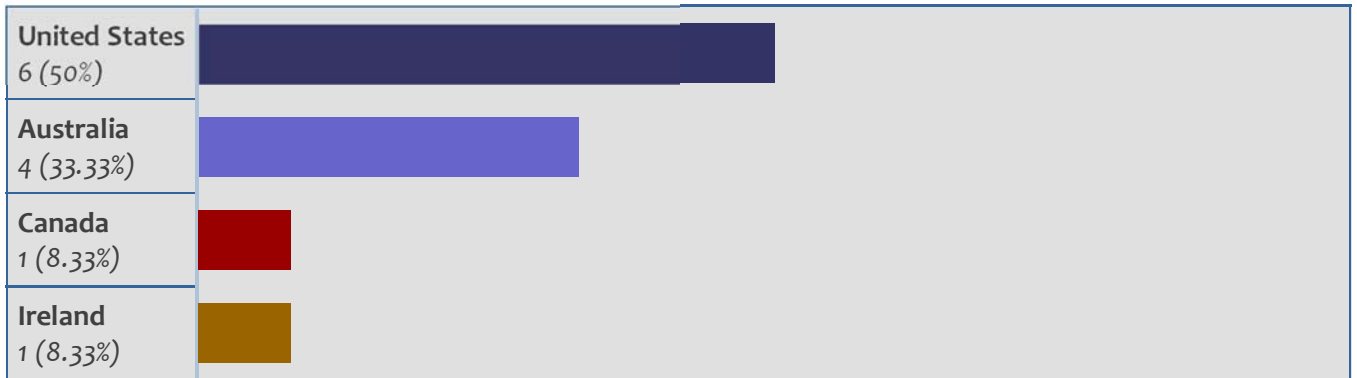

# Country Report

See also the [State Report](#).

Filter: [Quick Filter Change...](#) [Clear Filter...](#)

⬇ Show All Filter Settings ⬇

Quick Filter - Show me for users registered between:  or by month:

| Country       | Count | Percentage |
|---------------|-------|------------|
| Australia     | 4     | 33.33%     |
| Canada        | 1     | 8.33%      |
| Ireland       | 1     | 8.33%      |
| United States | 6     | 50%        |