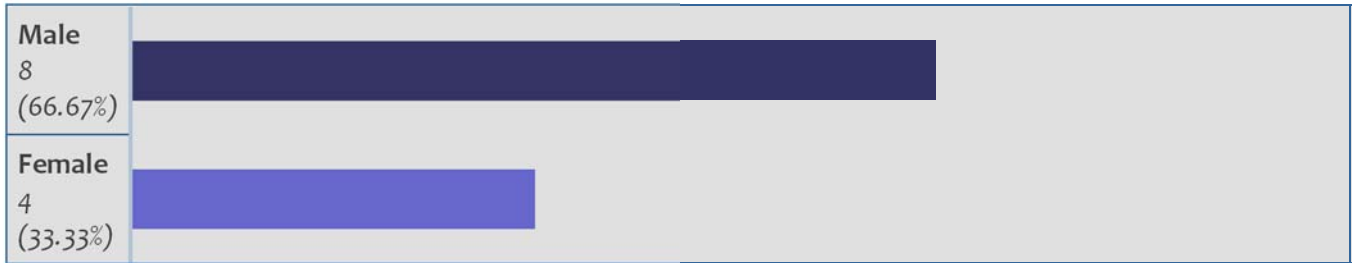

Gender Report

Filter:

[Quick Filter Change...](#)

[Clear Filter...](#)

[↓ Show All Filter Settings ↓](#)

Quick Filter - Show me for users registered between: or by month:

Gender	Count	Percentage
Male	8	66.67%
Female	4	33.33%