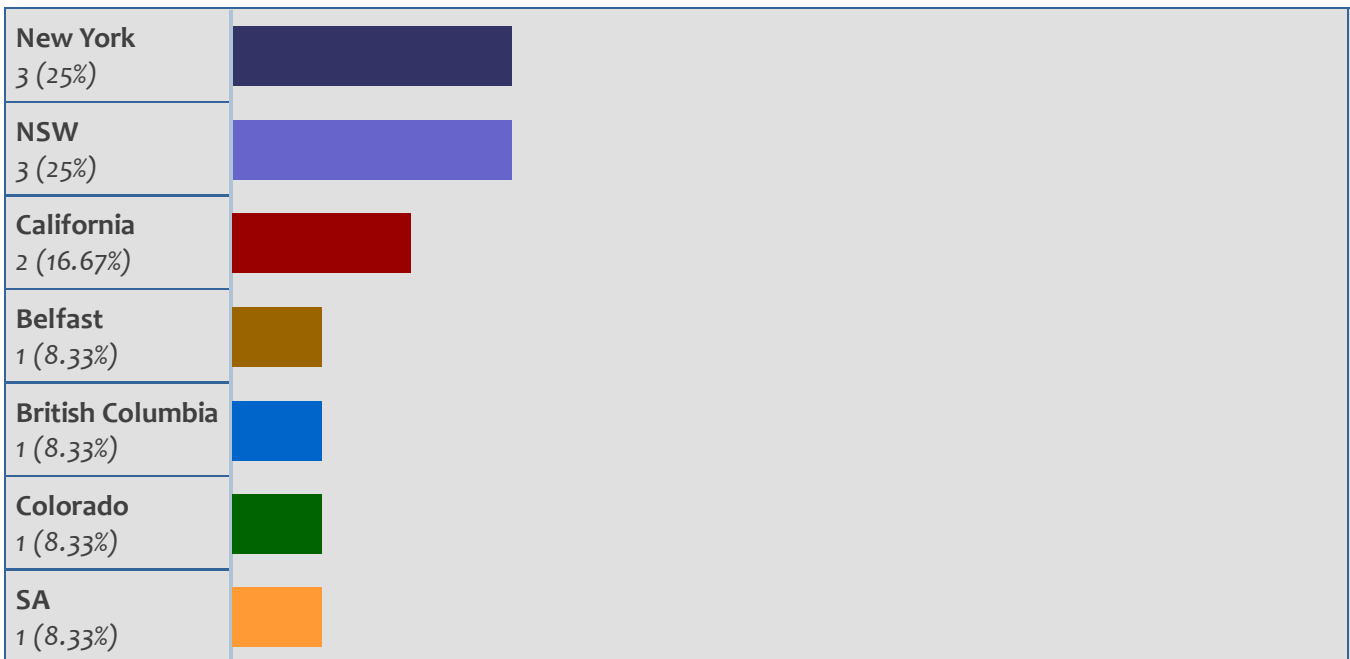

State Report

See also the [Country Report](#).

Filter: [Quick Filter Change...](#) [Clear Filter...](#)

⬇ Show All Filter Settings ⬇

Quick Filter - Show me for users registered between: or by month:

State	Count	Percentage
Belfast	1	8.33%
British Columbia	1	8.33%
California	2	16.67%
Colorado	1	8.33%
New York	3	25%
NSW	3	25%
SA	1	8.33%