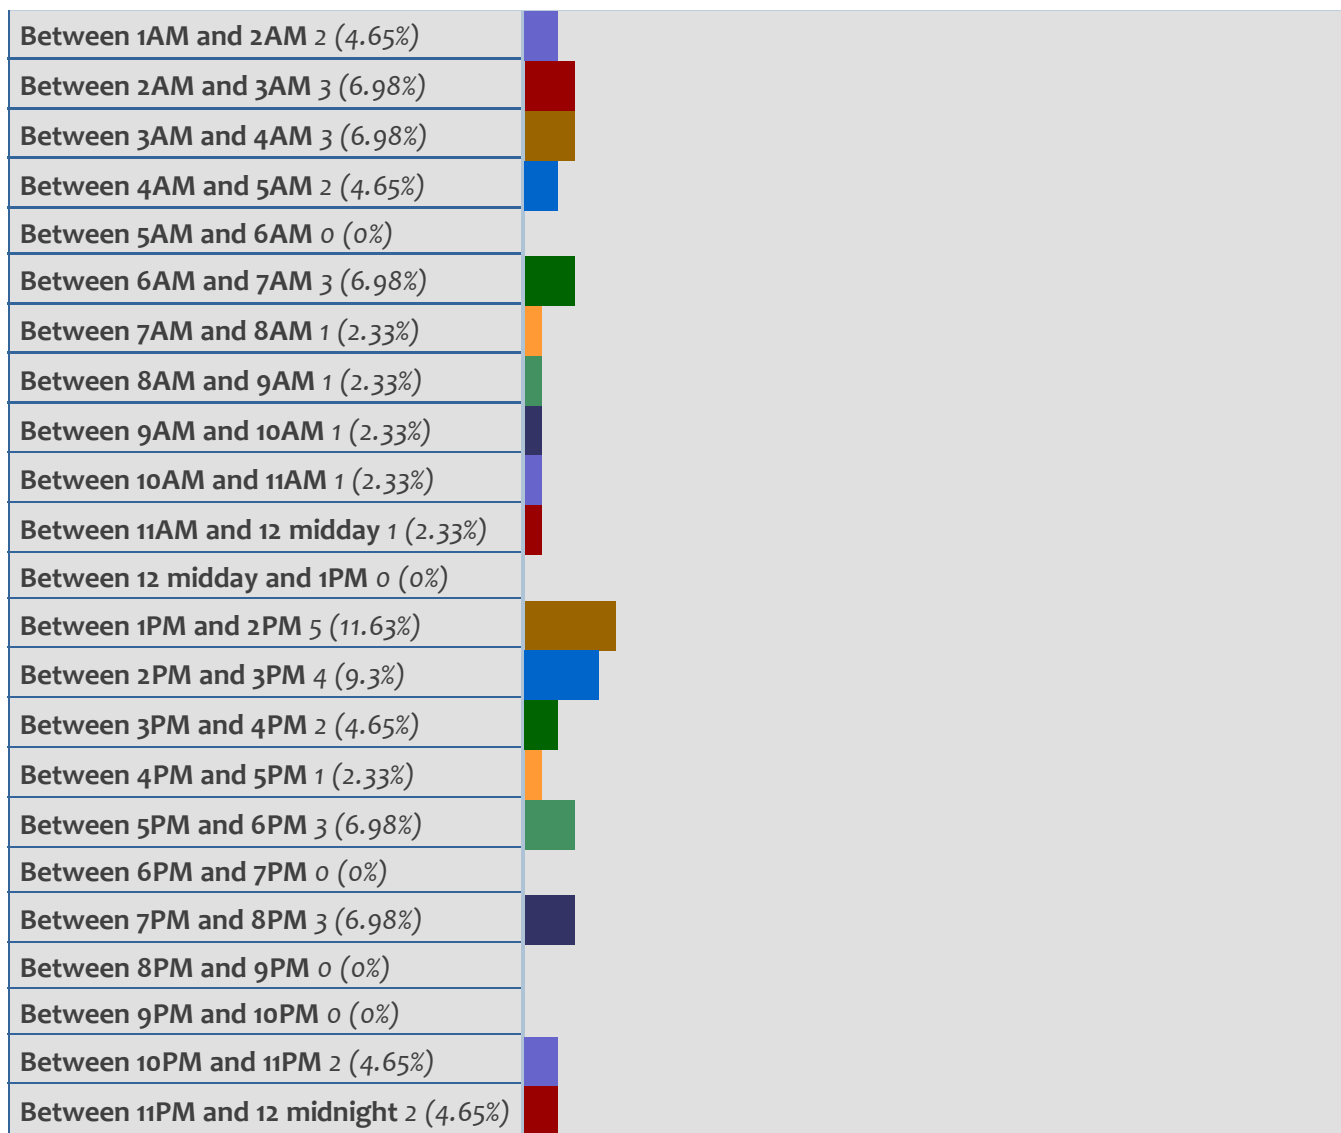

# Times Report

Filter:

[Quick Filter Change...](#)

[Clear Filter...](#)

[↓ Show All Filter Settings ↓](#)

Quick Filter - Show me for lessons completed between: [Use Current Settings](#) or by month: [Use Current Settings](#)

Time Lesson Run	Count	Percentage
Between 12 midnight and 1AM	3	6.98%
Between 1AM and 2AM	2	4.65%
Between 2AM and 3AM	3	6.98%
Between 3AM and 4AM	3	6.98%
Between 4AM and 5AM	2	4.65%
Between 6AM and 7AM	3	6.98%
Between 7AM and 8AM	1	2.33%
Between 8AM and 9AM	1	2.33%
Between 9AM and 10AM	1	2.33%
Between 10AM and 11AM	1	2.33%
Between 11AM and 12 midday	1	2.33%
Between 1PM and 2PM	5	11.63%
Between 2PM and 3PM	4	9.3%
Between 3PM and 4PM	2	4.65%
Between 4PM and 5PM	1	2.33%
Between 5PM and 6PM	3	6.98%
Between 7PM and 8PM	3	6.98%
Between 10PM and 11PM	2	4.65%
Between 11PM and 12 midnight	2	4.65%

**Total Count: 43.**

**Between 12 midnight and 1AM 3 (6.98%)**

19 records returned.